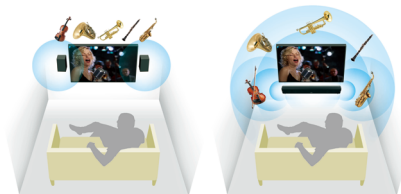

LS-B40 Soundbar System

Panoramic Sound with AuraSphere

The LS-B40 is powered by AuraSphere DSP (Digital Signal Processing) technology. It works by optimizing driver output to create a 3D surround effect from stereo sources. Unlike other DSP technologies, AuraSphere expands the sweet spot (the area in front of the TV where audio sounds best) to create a 3D soundfield that places the listener in the center of the action, wherever they're sitting.

Conventional Stereo Sound

AuraSphere 3D Sound

Movie Mode

Onboard AuraSphere technology applies custom EQ filters to get the most out of movie and game soundtracks. Enjoy deeper bass and an open mid-range to carry dialog clearly, all enhanced by AuraSphere's panoramic 3D soundfield.

Music Mode

For music, you want plenty of punchy bass, but not so much that it drowns out vocals and strings. AuraSphere manipulates the EQ and sound pressure levels to best suit music playback, while expanding the soundfield so that you can enjoy balanced stereo sound no matter where you're sitting.

News Mode

This mode makes dialog more intelligible while maintaining clean, balanced response for all types of content, including TV programs, movies, and news. With this mode engaged, you won't have to keep raising the volume to hear what's going on—a real frustration with regular TV sound.

Stream Music from Smartphone, Tablet, and PC

It's easy to listen to music and other audio programs, too. Simply pair your cellphone, smartphone, tablet, or PC to the LS-B40 soundbar and stream wirelessly using the inbuilt Bluetooth technology. From your smartphone's music apps (such as Spotify, SoundCloud, and internet radio services) to locally stored libraries, Bluetooth technology lets you enjoy content quickly and easily.

Automatic Operation via TV Remote

This soundbar is preprogrammed with IR codes for nine major TV brands (with learning capability for others). This means you can use your TV remote to control the unit right out of the box. It switches on automatically with your television, and responds to TV remote volume commands. Other functions (such as sound mode selection) are handled via the supplied remote, but for everyday use, the LS-B40 is set-and-forget, seamlessly replacing flat-screen sound with room-filling audio.

Compatible with Dolby® Digital

Dolby Digital is a high quality audio format commonly encoded on DVDs, Blu-ray Discs, and in TV broadcasts. Compatible TVs can pass Dolby Digital audio through to the LS-B40 for richly detailed playback enhanced even further with your choice of AuraSphere sound mode.

High Fidelity is Our Heritage

Onkyo has been in the hi-fi audio business for nearly 70 years, and that experience counts when it comes to building great-sounding, high-value products. The LS-B40 uses an efficient six-channel digital amp and eight-driver array to reproduce your audio sources with depth and authority. Whether streaming a Spotify playlist from your phone, storming an enemy position in *Call of Duty*, or relaxing with a DVD, the LS-B40 will take you deeper into the moment.

Easy, Flexible Installation