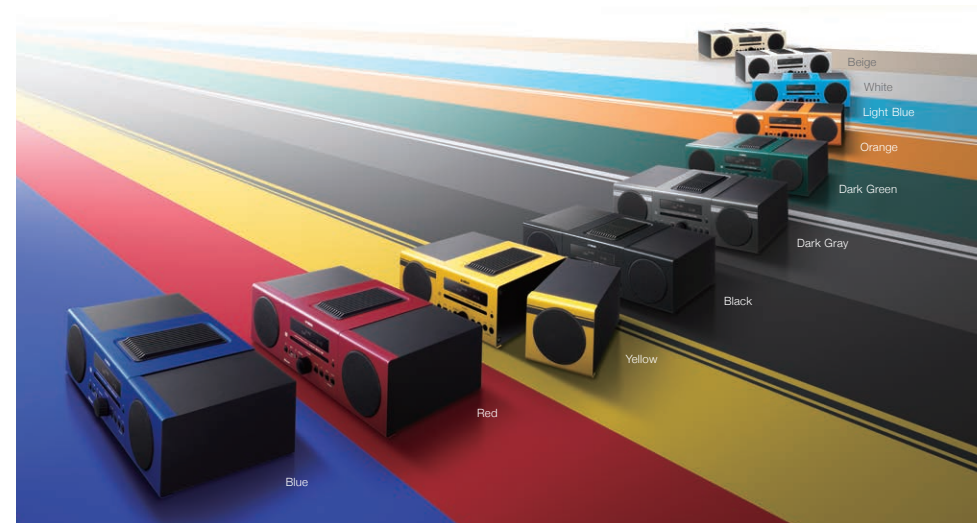

10 Colourful Designs, Inspired by Yamaha Motorcycles.