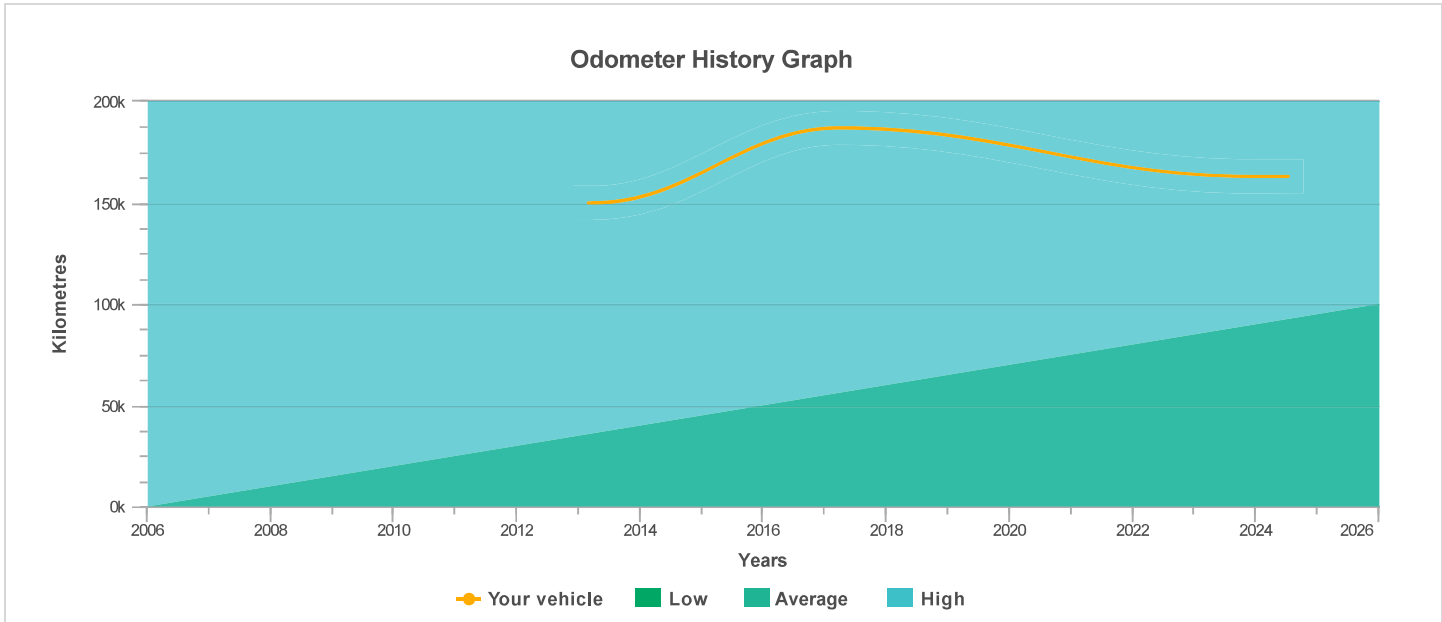

CarHistory notes:

Vehicle registration information is sourced via the PPSR. Refer to the PPSR Certificate below.

REPORTED ODOMETER HISTORY

 Possible odometer rollback

LAST REPORTED ODOMETER READING

Kilometres	163,066
Date reported	07/12/2023

READING ENTERED BY YOU

Kilometres	163,080
Date reported	10/07/2024

The odometer history for this vehicle has been supplied to CarHistory by various sources within the automotive industry.

Kilometres	Date reported	Alerts
163,080	10/07/2024	
163,066	07/12/2023	Possible Odometer Rollback
187,013	26/03/2017	
149,971	28/03/2013	
149,922	27/02/2013	